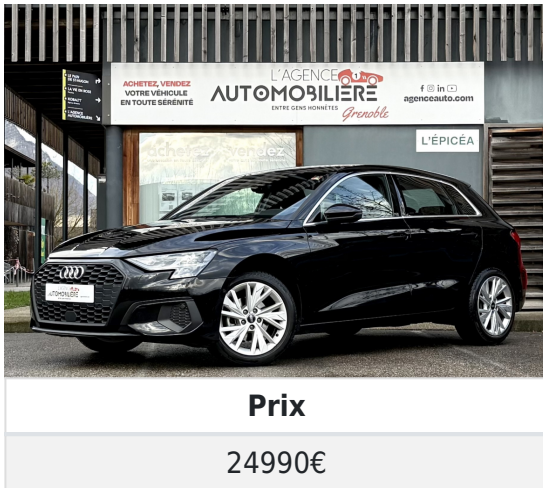

## Audi A3 Sportback 35 TFSI 150ch MHEV Design S-tronic